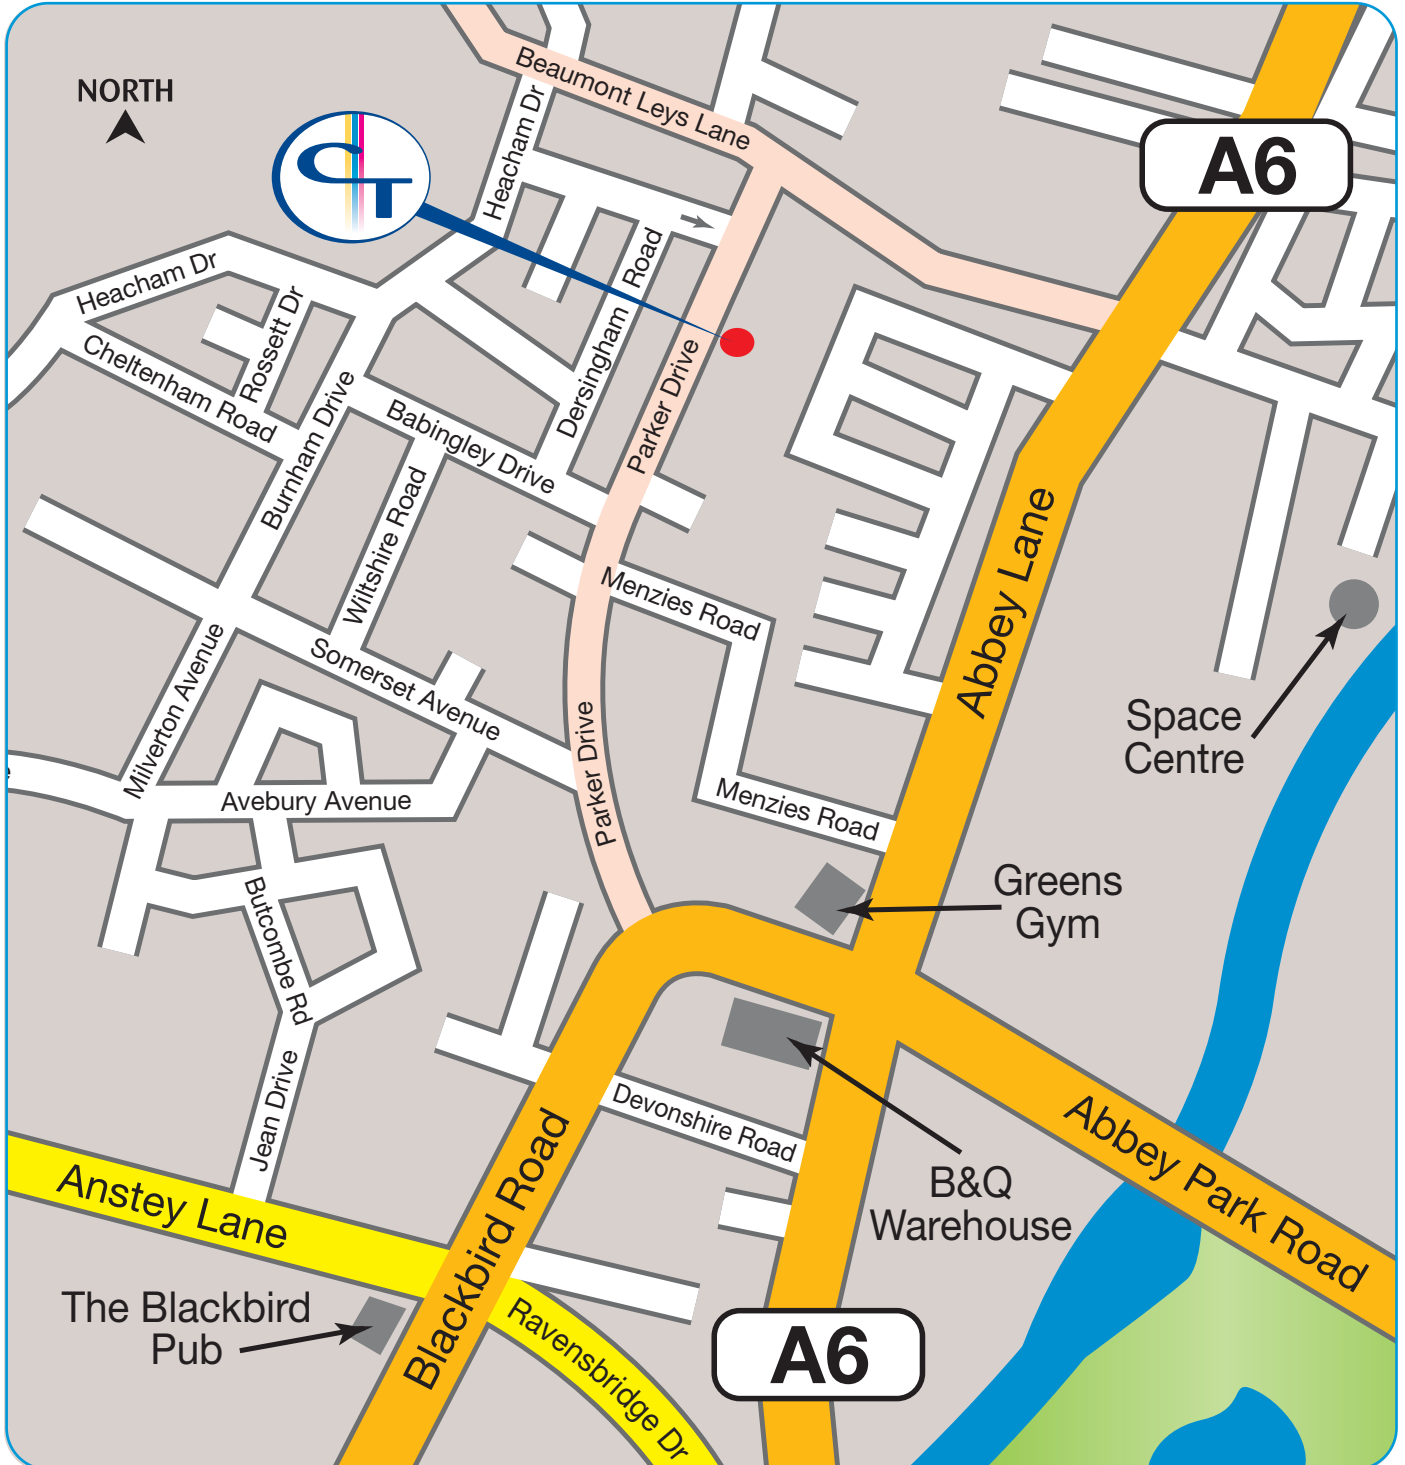

CT Printers

The printed packaging specialists

tel: 0116 236 3884

email: sales@ctprinters.co.uk

127 Parker Drive, Leicester LE4 0JP

CT Printers

The printed packaging specialists

tel: 0116 236 3884